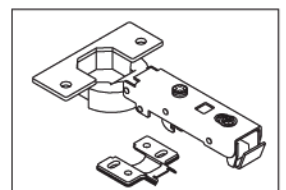

KIT DE MUEBLE CON LAVABO Y ESPEJO
SET OF CABINET, WASHBASIN AND MIRROR
ENSEMBLE MEUBLE, VASQUE ET MIRROR

REF. 10.007
400x300x500

ref. L

5x12 mm.

4x

ref. B

4x16 mm.

10x

ref. P1

2x

ref. T

4x16 mm.

8x

ref. Q

4x60 mm.

2x

ref. C1

10x

ref. M & ref. N

2x

1

1	1x	500x269 mm.
2	1x	353x267,5 mm.
3	1x	349x160 mm.
4	1x	349x70 mm.
5	1x	500x269 mm.
6	1x	383,5x497 mm.

2

3