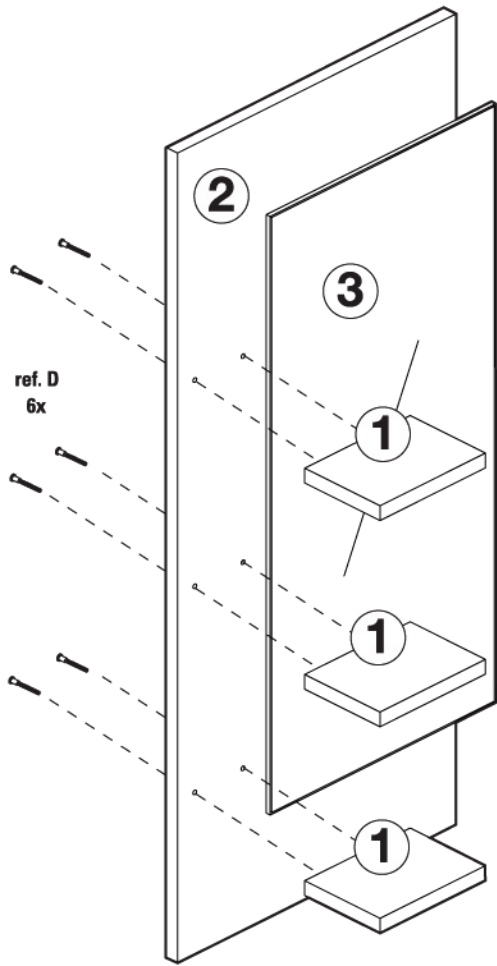

KIT DE MUEBLE CON LAVABO TOP
SET OF CABINET AND WASHBASIN TOP
ENSEMBLE MEUBLE ET VASQUE TOP

REF. 10.003
500x300x500

- | | | | | | |
|--|--|--|---|--|---|
| 
ref. B
11x | 
ref. B-2
11x | 
ref. N2/N14
2x | 
ref. M2/N14
2x | 
ref. L
4x
5x13 mm. | 
ref. T
8x
4x16 mm. |
| 
ref. V
4x | 
ref. P1
8x | 
ref. H
1x | 
ref. I1
2x
4x22 mm. | 
ref. Q1
2x
5x60 mm. | 
ref. P3
2x |

1

31	1x	500x285 mm.
32	1x	500x285 mm.
35	1x	468x285 mm.
37	1x	468x130 mm.
40	1x	497x325 mm.
42	1x	467x275 mm.
56	1x	173x497 mm.

2

3

4

5

Cuidado: Tacos para paredes macizas.
Utilizar tacos adaptados para cada tipo de pared

Attention: Wedges for solid wall.
Use appropriate wedges for each type of wall.

Attention: Chevilles pour murs pleins.
Pour tout autre mur, utiliser des chevilles adaptées.

6

7

8

ESPEJO TOP
TOP MIRROR
MIROIR TOP

REF. 10.003
500x300x500

- | | | |
|---|----|-------------|
| 1 | 3x | 140x100 mm. |
| 2 | 1x | 370x800 mm. |
| 3 | 1x | 300x650 mm. |

1

ref. D
6x

2

ref. P3
2x

ref. Q2
2x

ref. Sm