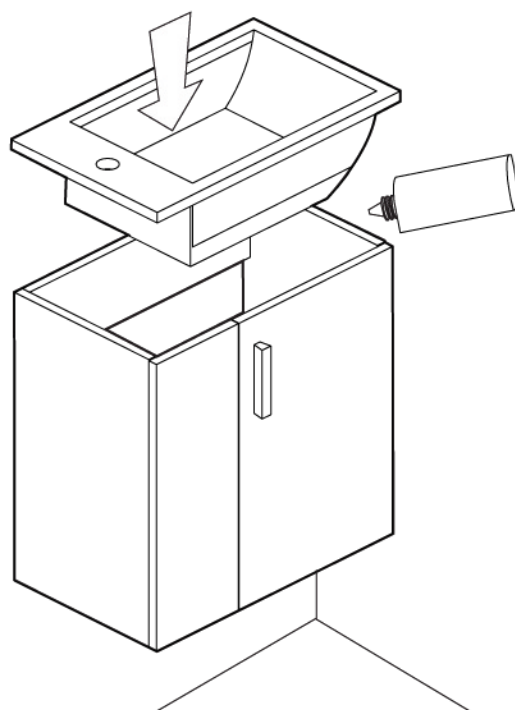

5

Cuidado: Tacos para paredes macizas.
Utilizar tacos adaptados para cada tipo de pared

Attention: Wedges for solid wall.
Use appropriate wedges for each type of wall.

Attention: Chevilles pour murs pleins.
Pour tout autre mur, utiliser des chevilles adaptées.

6

7

8