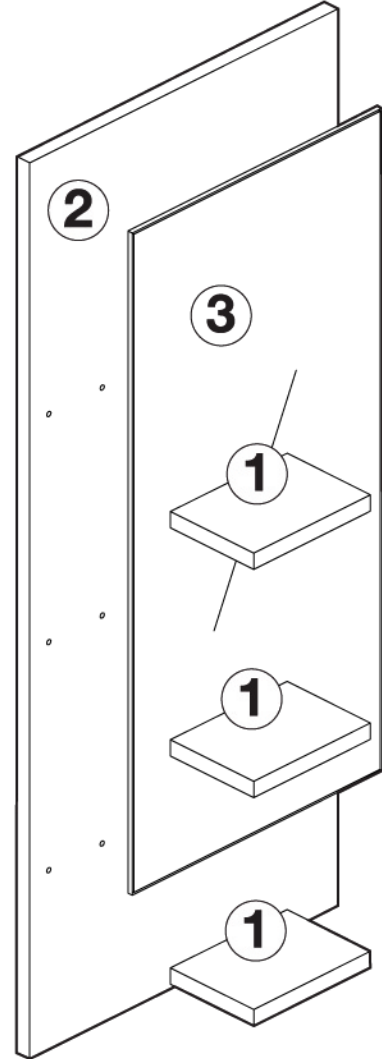

KIT DE MUEBLE CON LAVABO TOP
SET OF CABINET AND WASHBASIN TOP
ENSEMBLE MEUBLE ET VASQUE TOP

REF. 10.003
500x300x500

- | | | | | | |
|--|--|--|---|--|---|
| 
ref. B
11x | 
ref. B-2
11x | 
ref. N2/N14
2x | 
ref. M2/N14
2x | 
ref. L
4x
5x13 mm. | 
ref. T
8x
4x16 mm. |
| 
ref. V
4x | 
ref. P1
8x | 
ref. H
1x | 
ref. I1
2x
4x22 mm. | 
ref. Q1
2x
5x60 mm. | 
ref. P3
2x |

1

31	1x	500x285 mm.
32	1x	500x285 mm.
35	1x	468x285 mm.
37	1x	468x130 mm.
40	1x	497x325 mm.
42	1x	467x275 mm.
56	1x	173x497 mm.

2

3

4

5

Cuidado: Tacos para paredes macizas.
Utilizar tacos adaptados para cada tipo de pared

Attention: Wedges for solid wall.
Use appropriate wedges for each type of wall.

Attention: Chevilles pour murs pleins.
Pour tout autre mur, utiliser des chevilles adaptées.

6

7

8

ESPEJO TOP
TOP MIRROR
MIROIR TOP

REF. 10.003
500x300x500

- | | | |
|---|----|-------------|
| 1 | 3x | 140x100 mm. |
| 2 | 1x | 370x800 mm. |
| 3 | 1x | 300x650 mm. |

1

ref. D
6x

2

ref. P3
2x

ref. Q2
2x

ref. Sm