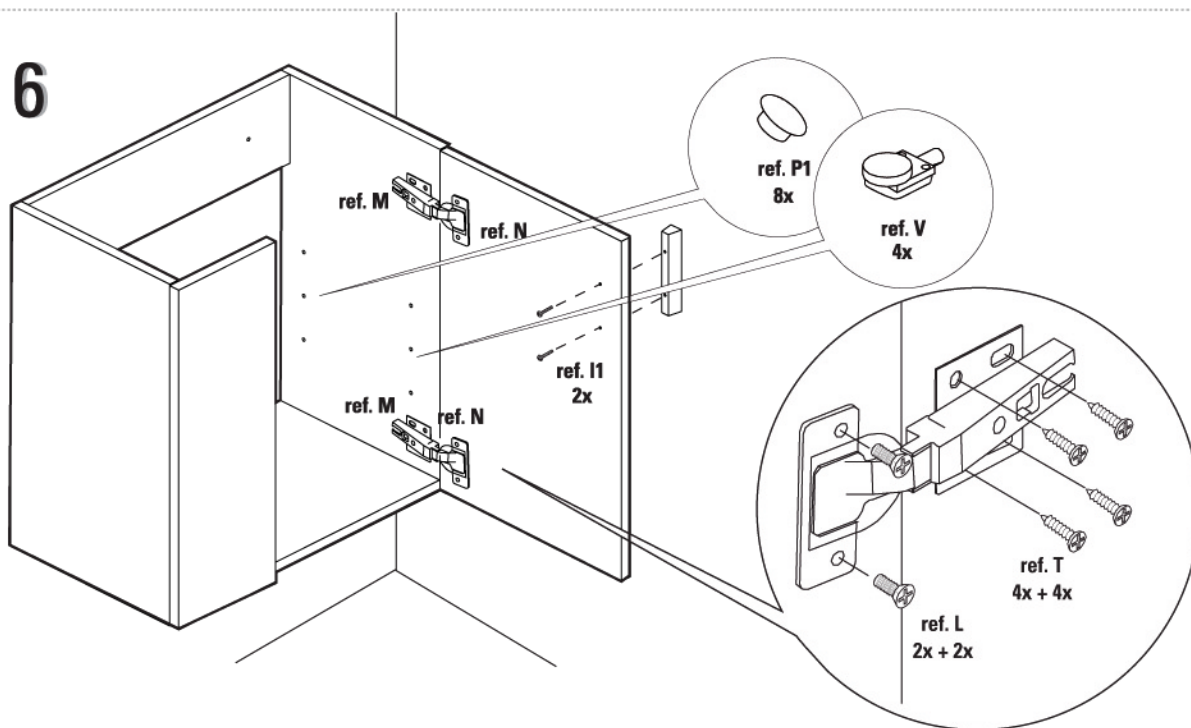

Cuidado: Tacos para paredes macizas.
Utilizar tacos adaptados para cada tipo de pared

Attention: Wedges for solid wall.
Use appropriate wedges for each type of wall.

Attention: Chevilles pour murs pleins.
Pour tout autre mur, utiliser des chevilles adaptées.

6