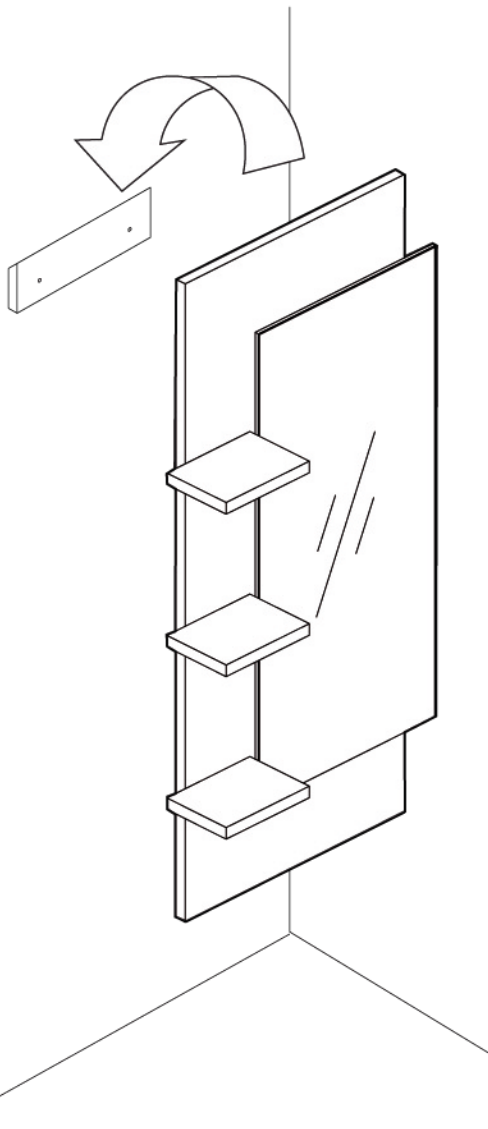

Cuidado: Tacos para paredes macizas.
Utilizar tacos adaptados para cada tipo de pared

Attention: Wedges for solid wall.
Use appropriate wedges for each type of wall.

Attention: Chevilles pour murs pleins.
Pour tout autre mur, utiliser des chevilles adaptées.