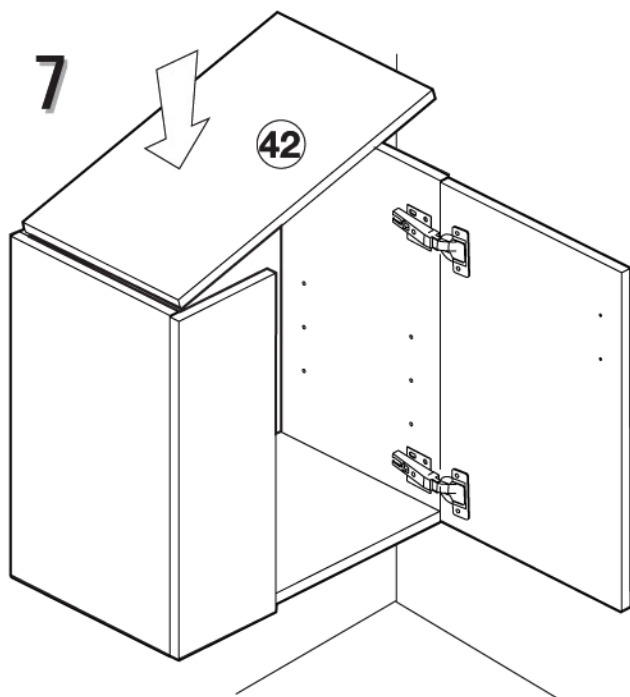

5

Cuidado: Tacos para paredes macizas.
Utilizar tacos adaptados para cada tipo de pared

Attention: Wedges for solid wall.
Use appropriate wedges for each type of wall.

Attention: Chevilles pour murs pleins.
Pour tout autre mur, utiliser des chevilles adaptées.

6

7

8