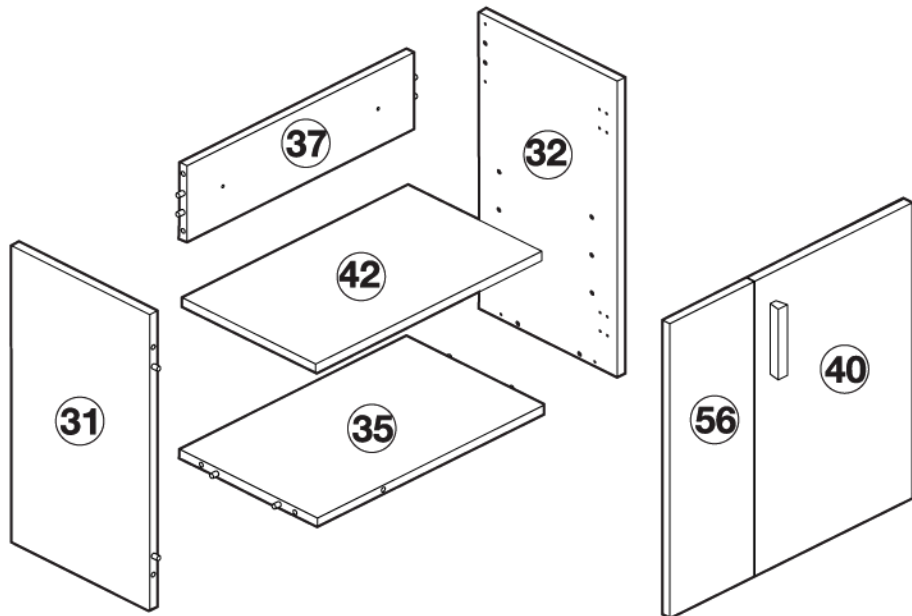

KIT DE MUEBLE CON LAVABO TOP
SET OF CABINET AND WASHBASIN TOP
ENSEMBLE MEUBLE ET VASQUE TOP

REF. 10.003
500x300x500

- | | | | | | |
|--|--|--|---|--|---|
| 
ref. B
11x | 
ref. B-2
11x | 
ref. N2/N14
2x | 
ref. M2/N14
2x | 
ref. L
4x
5x13 mm. | 
ref. T
8x
4x16 mm. |
| 
ref. V
4x | 
ref. P1
8x | 
ref. H
1x | 
ref. I1
2x
4x22 mm. | 
ref. Q1
2x
5x60 mm. | 
ref. P3
2x |

1

31	1x	500x285 mm.
32	1x	500x285 mm.
35	1x	468x285 mm.
37	1x	468x130 mm.
40	1x	497x325 mm.
42	1x	467x275 mm.
56	1x	173x497 mm.

2

3

4

5

Cuidado: Tacos para paredes macizas.
Utilizar tacos adaptados para cada tipo de pared

REF. 10.003
500x300x500

- | | | |
|---|----|-------------|
| 1 | 3x | 140x100 mm. |
| 2 | 1x | 370x800 mm. |
| 3 | 1x | 300x650 mm. |

1

ref. D
6x

2

ref. P3
2x

ref. Q2
2x

ref. Sm