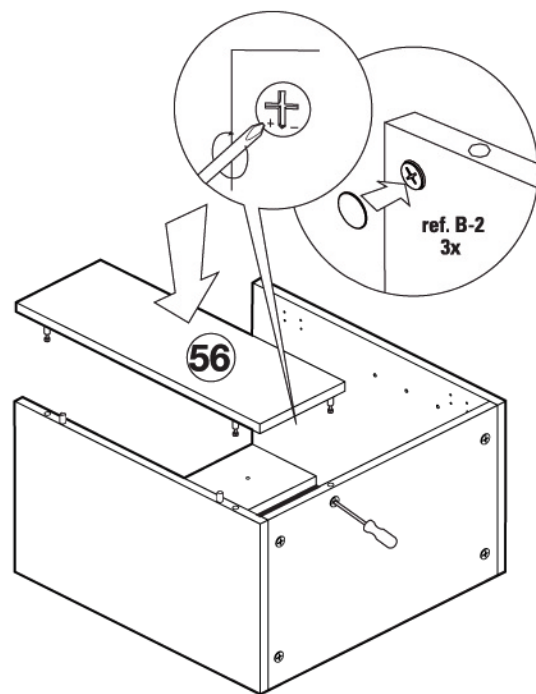

KIT DE MUEBLE CON LAVABO TOP
SET OF CABINET AND WASHBASIN TOP
ENSEMBLE MEUBLE ET VASQUE TOP

REF. 10.003
500x300x500

- | | | | | | |
|--|--|--|---|--|---|
| 
ref. B
11x | 
ref. B-2
11x | 
ref. N2/N14
2x | 
ref. M2/N14
2x | 
ref. L
4x
5x13 mm. | 
ref. T
8x
4x16 mm. |
| 
ref. V
4x | 
ref. P1
8x | 
ref. H
1x | 
ref. I1
2x
4x22 mm. | 
ref. Q1
2x
5x60 mm. | 
ref. P3
2x |

1

31	1x	500x285 mm.
32	1x	500x285 mm.
35	1x	468x285 mm.
37	1x	468x130 mm.
40	1x	497x325 mm.
42	1x	467x275 mm.
56	1x	173x497 mm.

2

3

4

5

Cuidado: Tacos para paredes macizas.
Utilizar tacos adaptados para cada tipo de pared

REF. 10.003
500x300x500

- | | | |
|---|----|-------------|
| 1 | 3x | 140x100 mm. |
| 2 | 1x | 370x800 mm. |
| 3 | 1x | 300x650 mm. |

1

ref. D
6x

2

ref. P3
2x

ref. Q2
2x

ref. Sm