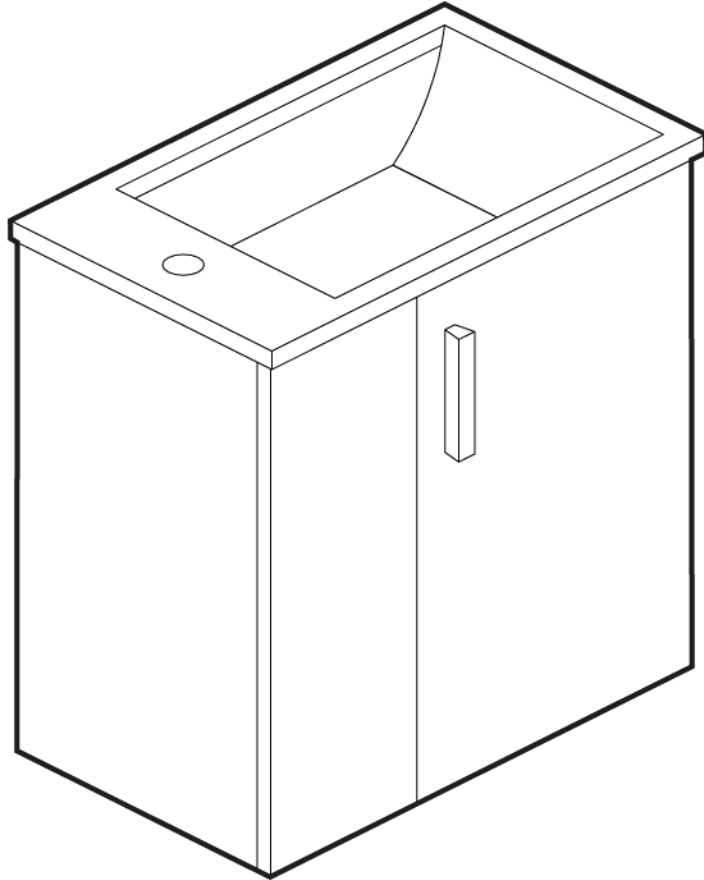

KIT DE MUEBLE CON LAVABO TOP
SET OF CABINET AND WASHBASIN TOP
ENSEMBLE MEUBLE ET VASQUE TOP

REF. 10.003
500x300x500

- | | | | | | |
|--|--|--|---|--|---|
| 
ref. B
11x | 
ref. B-2
11x | 
ref. N2/N14
2x | 
ref. M2/N14
2x | 
ref. L
4x
5x13 mm. | 
ref. T
8x
4x16 mm. |
| 
ref. V
4x | 
ref. P1
8x | 
ref. H
1x | 
ref. I1
2x
4x22 mm. | 
ref. Q1
2x
5x60 mm. | 
ref. P3
2x |

1

31	1x	500x285 mm.
32	1x	500x285 mm.
35	1x	468x285 mm.
37	1x	468x130 mm.
40	1x	497x325 mm.
42	1x	467x275 mm.
56	1x	173x497 mm.

2

3

4

5

Cuidado: Tacos para paredes macizas.
Utilizar tacos adaptados para cada tipo de pared

REF. 10.003
500x300x500

- | | | |
|---|----|-------------|
| 1 | 3x | 140x100 mm. |
| 2 | 1x | 370x800 mm. |
| 3 | 1x | 300x650 mm. |

1

ref. D
6x

2

ref. P3
2x

ref. Q2
2x

ref. Sm