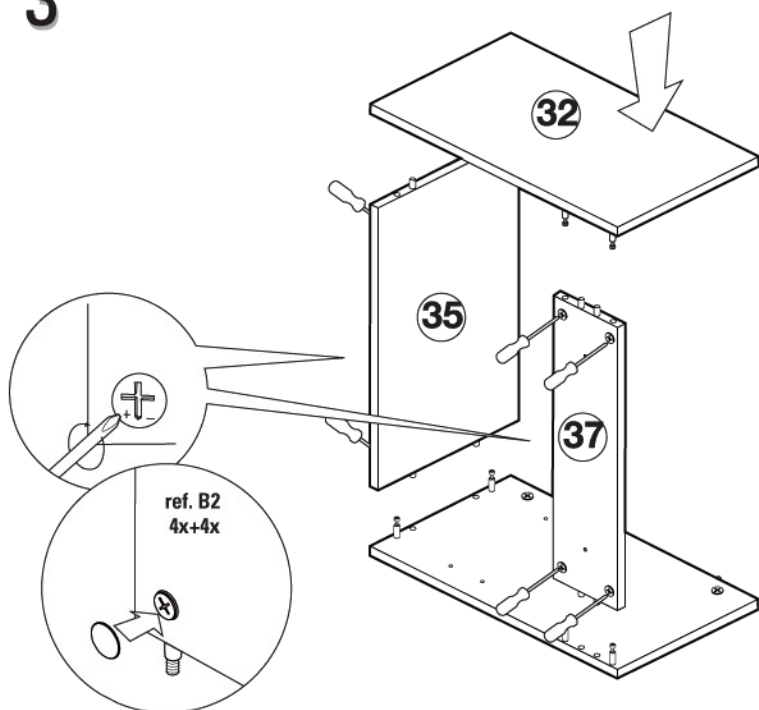

KIT DE MUEBLE CON LAVABO TOP
SET OF CABINET AND WASHBASIN TOP
ENSEMBLE MEUBLE ET VASQUE TOP

REF. 10.003
500x300x500

- | | | | | | |
|--|--|--|---|--|---|
| 
ref. B
11x | 
ref. B-2
11x | 
ref. N2/N14
2x | 
ref. M2/N14
2x | 
ref. L
4x
5x13 mm. | 
ref. T
8x
4x16 mm. |
| 
ref. V
4x | 
ref. P1
8x | 
ref. H
1x | 
ref. I1
2x
4x22 mm. | 
ref. Q1
2x
5x60 mm. | 
ref. P3
2x |

1

31	1x	500x285 mm.
32	1x	500x285 mm.
35	1x	468x285 mm.
37	1x	468x130 mm.
40	1x	497x325 mm.
42	1x	467x275 mm.
56	1x	173x497 mm.

2

3

4

5

Cuidado: Tacos para paredes macizas.
Utilizar tacos adaptados para cada tipo de pared

REF. 10.003
500x300x500

- | | | |
|---|----|-------------|
| 1 | 3x | 140x100 mm. |
| 2 | 1x | 370x800 mm. |
| 3 | 1x | 300x650 mm. |

1

ref. D
6x

2

ref. P3
2x

ref. Q2
2x

ref. Sm