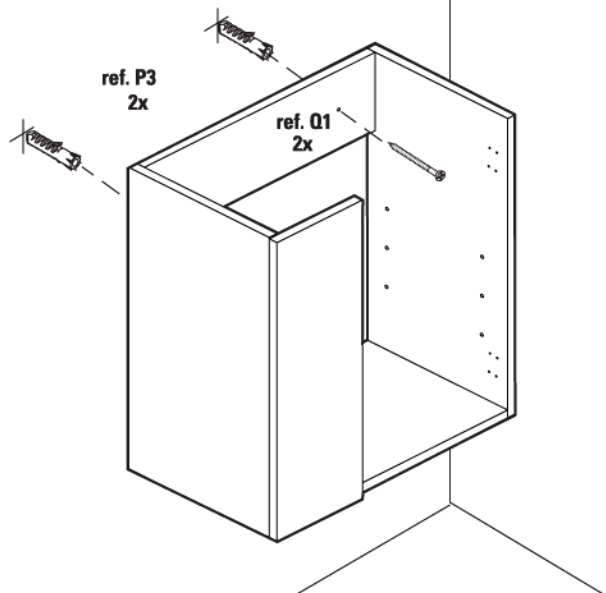

KIT DE MUEBLE CON LAVABO TOP
SET OF CABINET AND WASHBASIN TOP
ENSEMBLE MEUBLE ET VASQUE TOP

REF. 10.003
500x300x500

- | | | | | | |
|--|--|--|---|--|---|
| 
ref. B
11x | 
ref. B-2
11x | 
ref. N2/N14
2x | 
ref. M2/N14
2x | 
ref. L
4x
5x13 mm. | 
ref. T
8x
4x16 mm. |
| 
ref. V
4x | 
ref. P1
8x | 
ref. H
1x | 
ref. I1
2x
4x22 mm. | 
ref. Q1
2x
5x60 mm. | 
ref. P3
2x |

1

31	1x	500x285 mm.
32	1x	500x285 mm.
35	1x	468x285 mm.
37	1x	468x130 mm.
40	1x	497x325 mm.
42	1x	467x275 mm.
56	1x	173x497 mm.

2

3

4

5

Cuidado: Tacos para paredes macizas.
Utilizar tacos adaptados para cada tipo de pared

REF. 10.003
500x300x500

- | | | |
|---|----|-------------|
| 1 | 3x | 140x100 mm. |
| 2 | 1x | 370x800 mm. |
| 3 | 1x | 300x650 mm. |

1

ref. D
6x

2

ref. P3
2x

ref. Q2
2x

ref. Sm