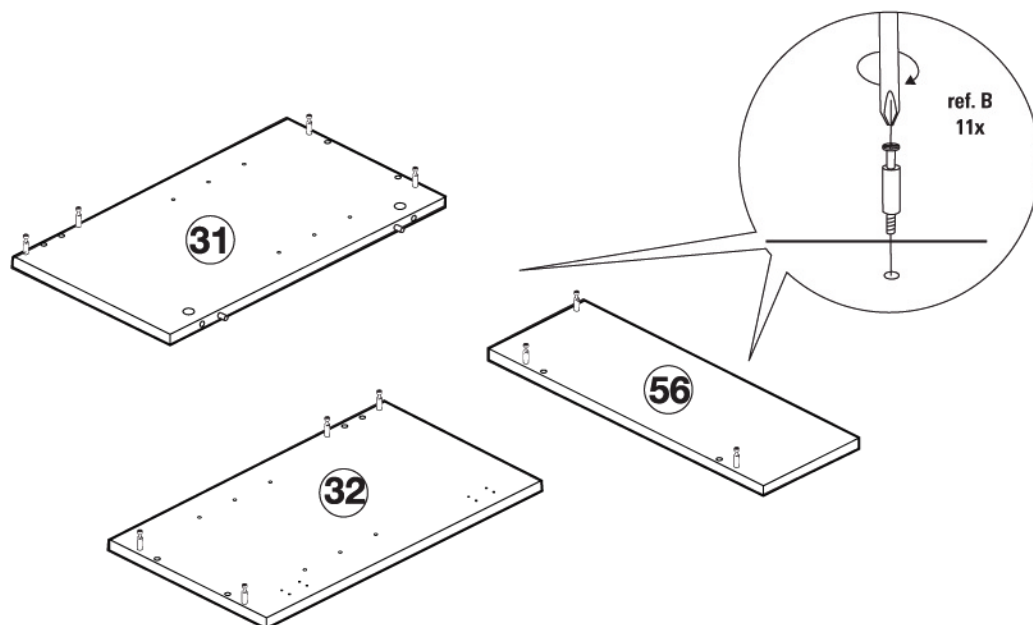

KIT DE MUEBLE CON LAVABO TOP
SET OF CABINET AND WASHBASIN TOP
ENSEMBLE MEUBLE ET VASQUE TOP

REF. 10.003
500x300x500

- | | | | | | |
|--|--|--|---|--|---|
| 
ref. B
11x | 
ref. B-2
11x | 
ref. N2/N14
2x | 
ref. M2/N14
2x | 
ref. L
4x
5x13 mm. | 
ref. T
8x
4x16 mm. |
| 
ref. V
4x | 
ref. P1
8x | 
ref. H
1x | 
ref. I1
2x
4x22 mm. | 
ref. Q1
2x
5x60 mm. | 
ref. P3
2x |

1

31	1x	500x285 mm.
32	1x	500x285 mm.
35	1x	468x285 mm.
37	1x	468x130 mm.
40	1x	497x325 mm.
42	1x	467x275 mm.
56	1x	173x497 mm.

2

3

4

5

Cuidado: Tacos para paredes macizas.
Utilizar tacos adaptados para cada tipo de pared

REF. 10.003
500x300x500

- | | | |
|---|----|-------------|
| 1 | 3x | 140x100 mm. |
| 2 | 1x | 370x800 mm. |
| 3 | 1x | 300x650 mm. |

1

ref. D
6x

2

ref. P3
2x

ref. Q2
2x

ref. Sm