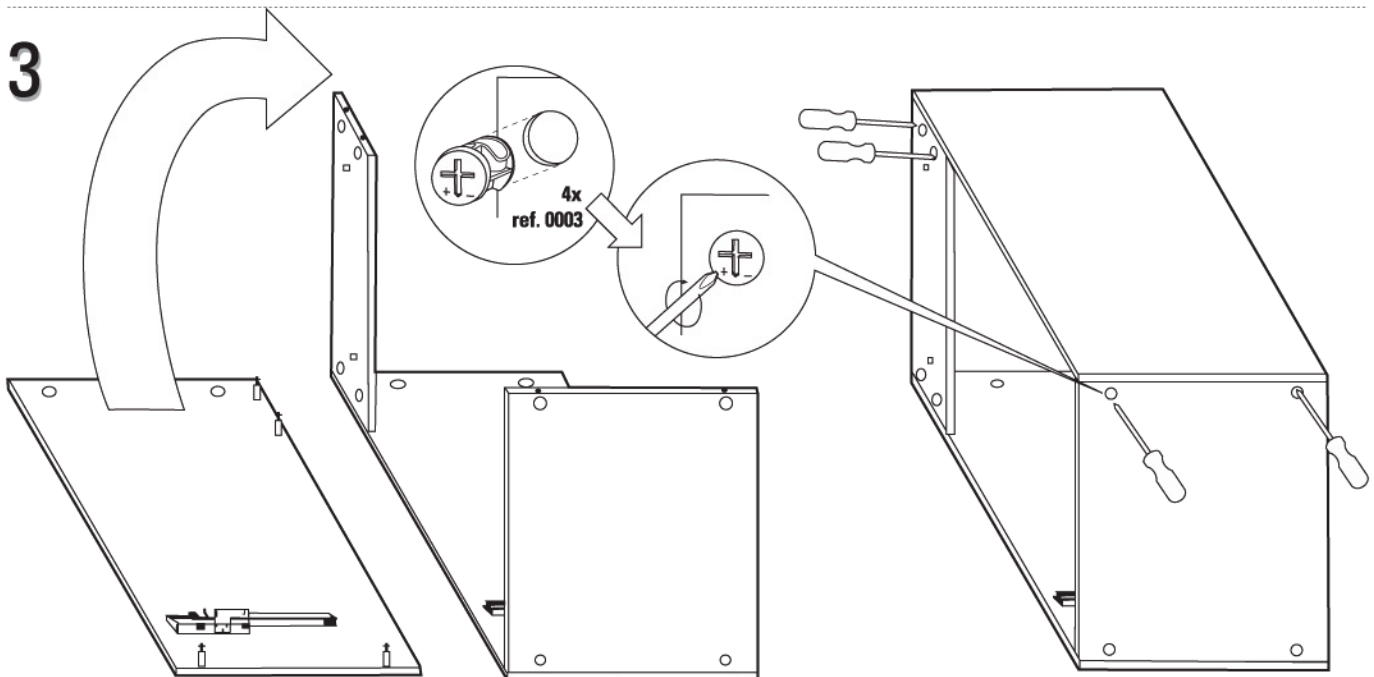

KIT DE MUEBLE CON LAVABO Y ESPEJO ZURICH
SET OF CABINET, WASHBASIN AND MIRROR ZURICH
ENSEMBLE MEUBLE, VASQUE ET MIRROR ZURICH

REF. 10001

- 2x ref. 0001 (Screw, 25 mm)
- 12x ref. 0002 (Screw, 30 mm)
- 12x ref. 0003 (Cap, Ø 15 mm)
- 4x ref. 0004 (Screw, 25 mm)
- 4x ref. 0005 (Cap, Ø 12 mm)
- 16x ref. 0006 (Screw, 25 mm)
- 2x ref. 0007 (Screw, 50 mm)
- 2x ref. 0008 (Bracket)
- 4x ref. 0009 (Cylinder)
- 1x ref. 0010 (Strip)
- 2x ref. 0011 (Screw)