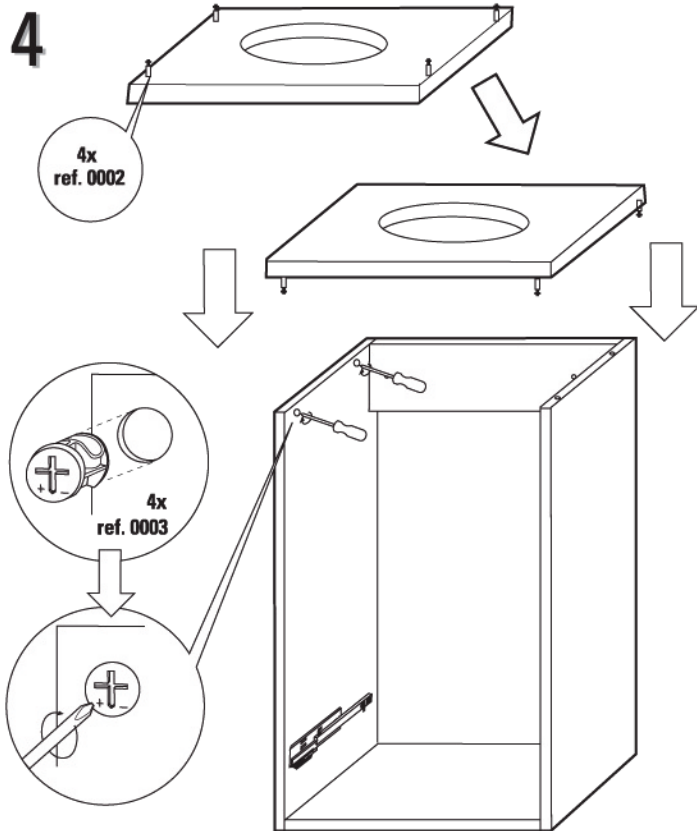

KIT DE MUEBLE CON LAVABO Y ESPEJO ZURICH
SET OF CABINET, WASHBASIN AND MIRROR ZURICH
ENSEMBLE MEUBLE, VASQUE ET MIRROR ZURICH

REF. 10001

- 2x ref. 0001 (Screw, 25 mm)
- 12x ref. 0002 (Screw, 30 mm)
- 12x ref. 0003 (Cap, Ø 15 mm)
- 4x ref. 0004 (Screw, 25 mm)
- 4x ref. 0005 (Cap, Ø 12 mm)
- 16x ref. 0006 (Screw, 25 mm)
- 2x ref. 0007 (Screw, 50 mm)
- 2x ref. 0008 (Bracket)
- 4x ref. 0009 (Cylinder)
- 1x ref. 0010 (Strip)
- 2x ref. 0011 (Screw)