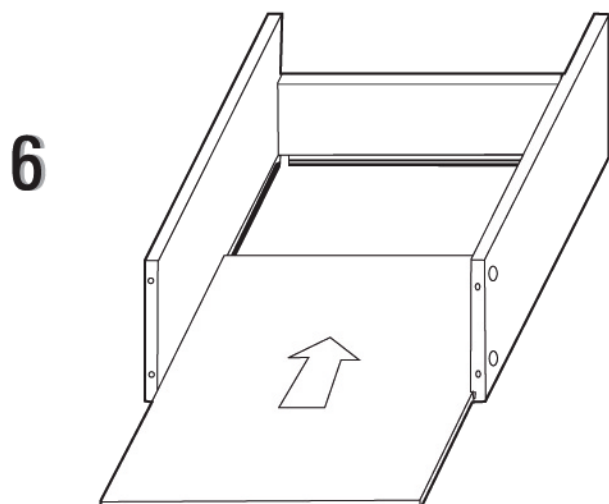

KIT DE MUEBLE CON LAVABO Y ESPEJO ZURICH
SET OF CABINET, WASHBASIN AND MIRROR ZURICH
ENSEMBLE MEUBLE, VASQUE ET MIRROR ZURICH

REF. 10001

- 2x ref. 0001 (Screw, 25 mm)
- 12x ref. 0002 (Screw, 30 mm)
- 12x ref. 0003 (Cap, Ø 15 mm)
- 4x ref. 0004 (Screw, 25 mm)
- 4x ref. 0005 (Cap, Ø 12 mm)
- 16x ref. 0006 (Screw, 25 mm)
- 2x ref. 0007 (Screw, 50 mm)
- 2x ref. 0008 (Bracket)
- 4x ref. 0009 (Cylinder)
- 1x ref. 0010 (Strip)
- 2x ref. 0011 (Screw)