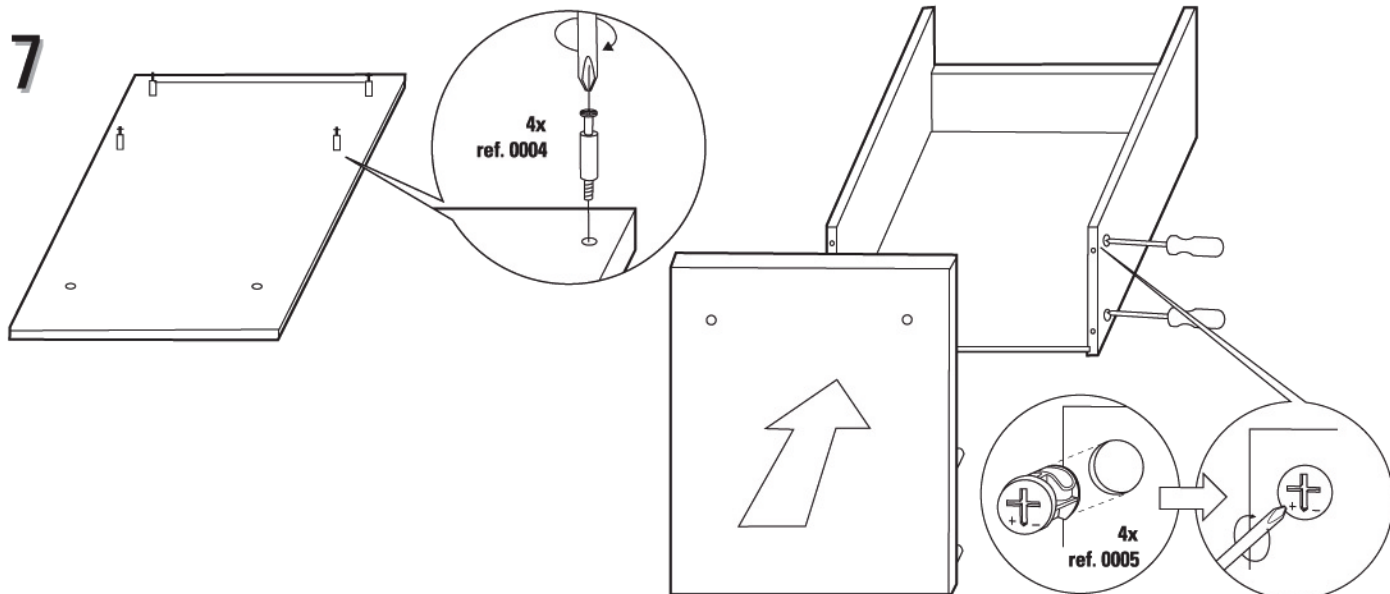

KIT DE MUEBLE CON LAVABO Y ESPEJO ZURICH
SET OF CABINET, WASHBASIN AND MIRROR ZURICH
ENSEMBLE MEUBLE, VASQUE ET MIRROR ZURICH

REF. 10001

- 2x ref. 0001 (Screw, 25 mm)
- 12x ref. 0002 (Screw, 30 mm)
- 12x ref. 0003 (Cap, Ø 15 mm)
- 4x ref. 0004 (Screw, 25 mm)
- 4x ref. 0005 (Cap, Ø 12 mm)
- 16x ref. 0006 (Screw, 25 mm)
- 2x ref. 0007 (Screw, 50 mm)
- 2x ref. 0008 (Bracket)
- 4x ref. 0009 (Cylinder)
- 1x ref. 0010 (Strip)
- 2x ref. 0011 (Screw)