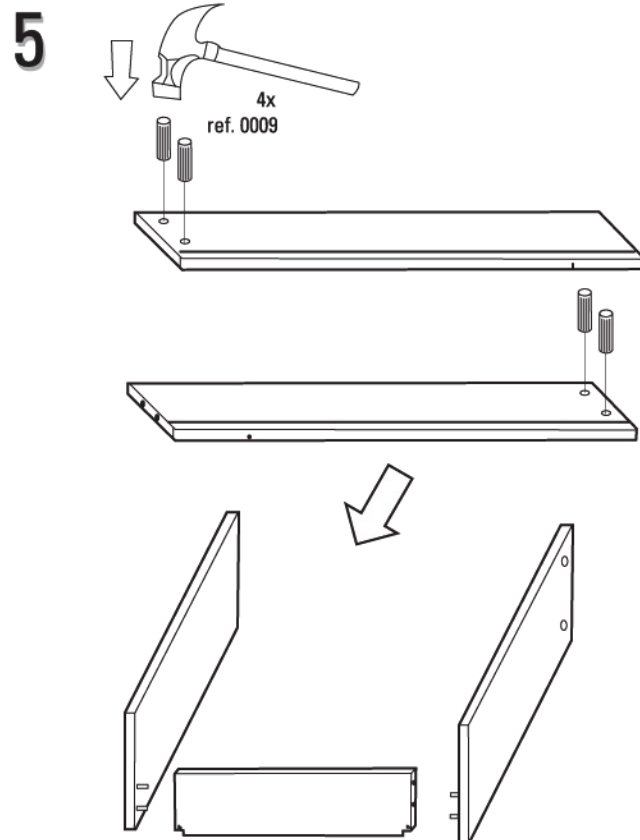

KIT DE MUEBLE CON LAVABO Y ESPEJO ZURICH
SET OF CABINET, WASHBASIN AND MIRROR ZURICH
ENSEMBLE MEUBLE, VASQUE ET MIRROR ZURICH

REF. 10001

- 2x ref. 0001 (Screw, 25 mm)
- 12x ref. 0002 (Screw, 30 mm)
- 12x ref. 0003 (Cap, Ø 15 mm)
- 4x ref. 0004 (Screw, 25 mm)
- 4x ref. 0005 (Cap, Ø 12 mm)
- 16x ref. 0006 (Screw, 25 mm)
- 2x ref. 0007 (Screw, 50 mm)
- 2x ref. 0008 (Bracket)
- 4x ref. 0009 (Cylinder)
- 1x ref. 0010 (Strip)
- 2x ref. 0011 (Screw)