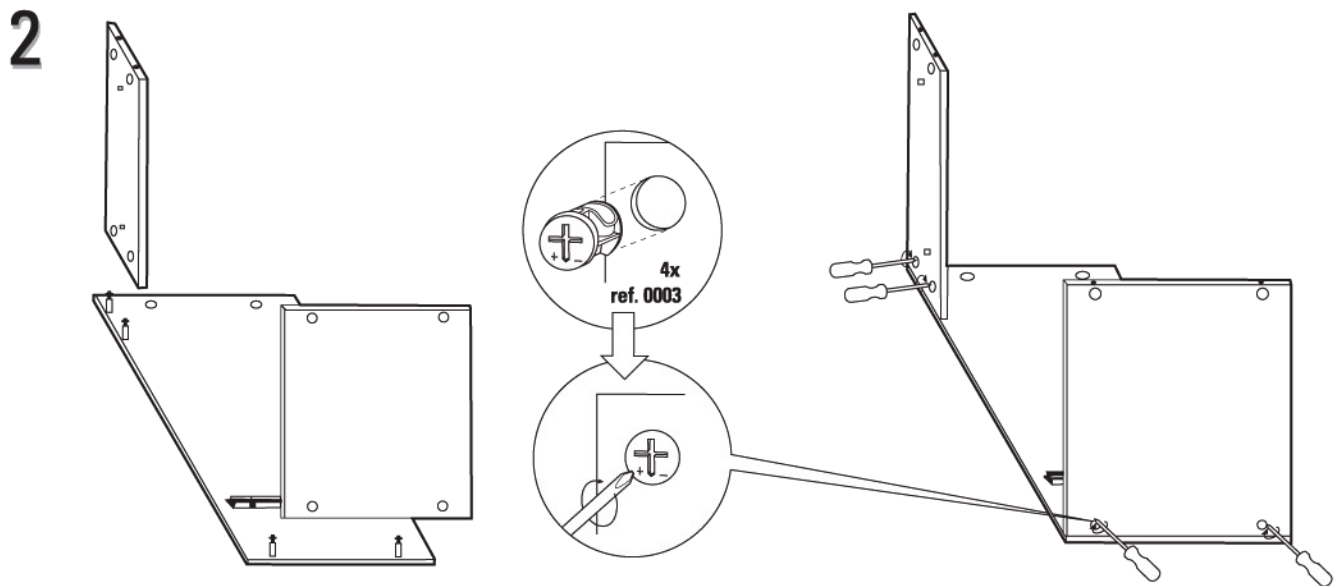

KIT DE MUEBLE CON LAVABO Y ESPEJO ZURICH
SET OF CABINET, WASHBASIN AND MIRROR ZURICH
ENSEMBLE MEUBLE, VASQUE ET MIRROR ZURICH

REF. 10001

- 2x ref. 0001 (Screw, 25 mm)
- 12x ref. 0002 (Screw, 30 mm)
- 12x ref. 0003 (Cap, Ø 15 mm)
- 4x ref. 0004 (Screw, 25 mm)
- 4x ref. 0005 (Cap, Ø 12 mm)
- 16x ref. 0006 (Screw, 25 mm)
- 2x ref. 0007 (Screw, 50 mm)
- 2x ref. 0008 (Bracket)
- 4x ref. 0009 (Cylinder)
- 1x ref. 0010 (Strip)
- 2x ref. 0011 (Screw)