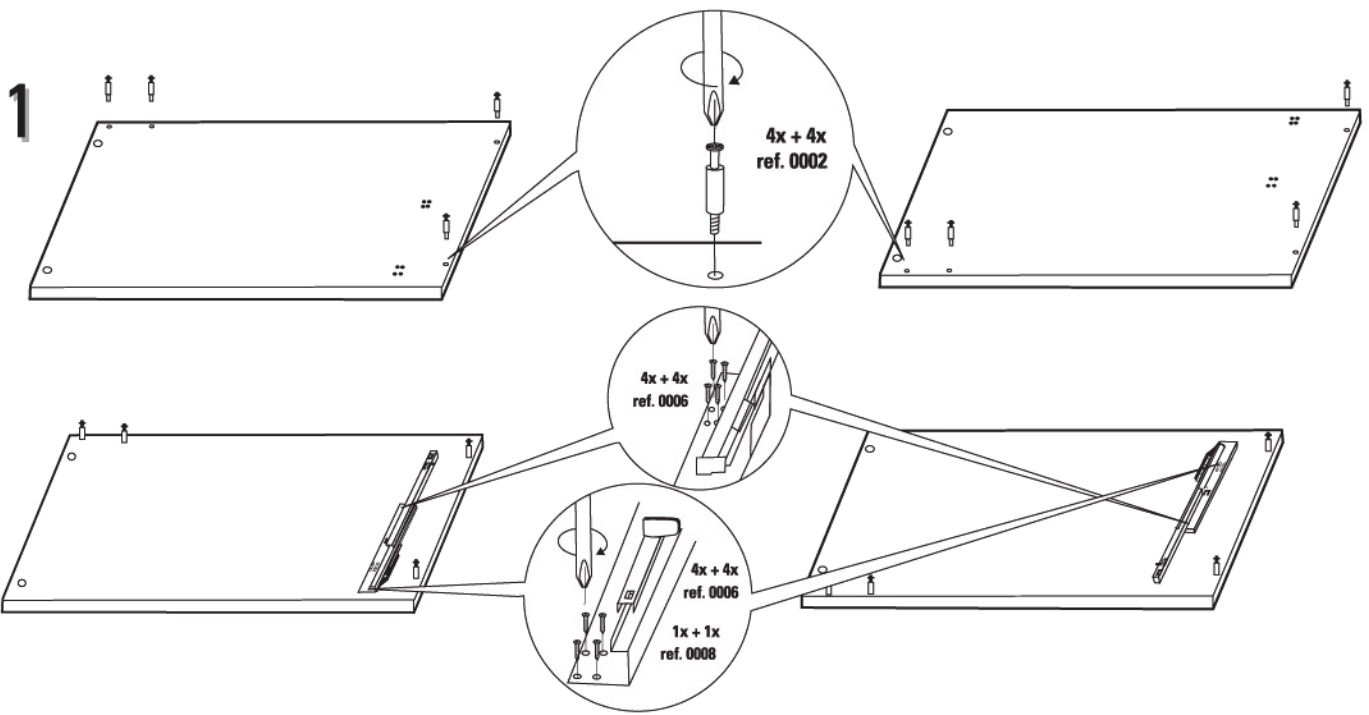

KIT DE MUEBLE CON LAVABO Y ESPEJO ZURICH
SET OF CABINET, WASHBASIN AND MIRROR ZURICH
ENSEMBLE MEUBLE, VASQUE ET MIRROR ZURICH

REF. 10001

- 2x ref. 0001 (Screw, 25 mm)
- 12x ref. 0002 (Screw, 30 mm)
- 12x ref. 0003 (Cap, Ø 15 mm)
- 4x ref. 0004 (Screw, 25 mm)
- 4x ref. 0005 (Cap, Ø 12 mm)
- 16x ref. 0006 (Screw, 25 mm)
- 2x ref. 0007 (Screw, 50 mm)
- 2x ref. 0008 (Bracket)
- 4x ref. 0009 (Cylinder)
- 1x ref. 0010 (Strip)
- 2x ref. 0011 (Screw)