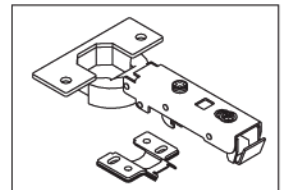

**KIT DE MUEBLE CON LAVABO Y ESPEJO BARRITZ**  
**SET OF CABINET, WASHBASIN AND MIRROR BARRITZ**  
**ENSEMBLE MEUBLE, VASQUE ET MIRROR BARRITZ**

**REF. 10.012**  
200x335x700

ref. L

5x13 mm.

4x

ref. B

12x

ref. P1

4x

ref. T

4x16 mm.

10x

ref. Q1

4x70 mm.

4x

ref. C1

12x

ref. M & ref. N

2x

ref. V

4x

ref. H

1x

ref. P

8x

1

- |   |    |               |
|---|----|---------------|
| ① | 2x | 313x667 mm.   |
| ② | 2x | 100x166 mm.   |
| ③ | 1x | 200x335 mm.   |
| ④ | 1x | 200x330 mm.   |
| ⑤ | 1x | 197,5x660 mm. |
| ⑥ | 1x | 165x300 mm.   |